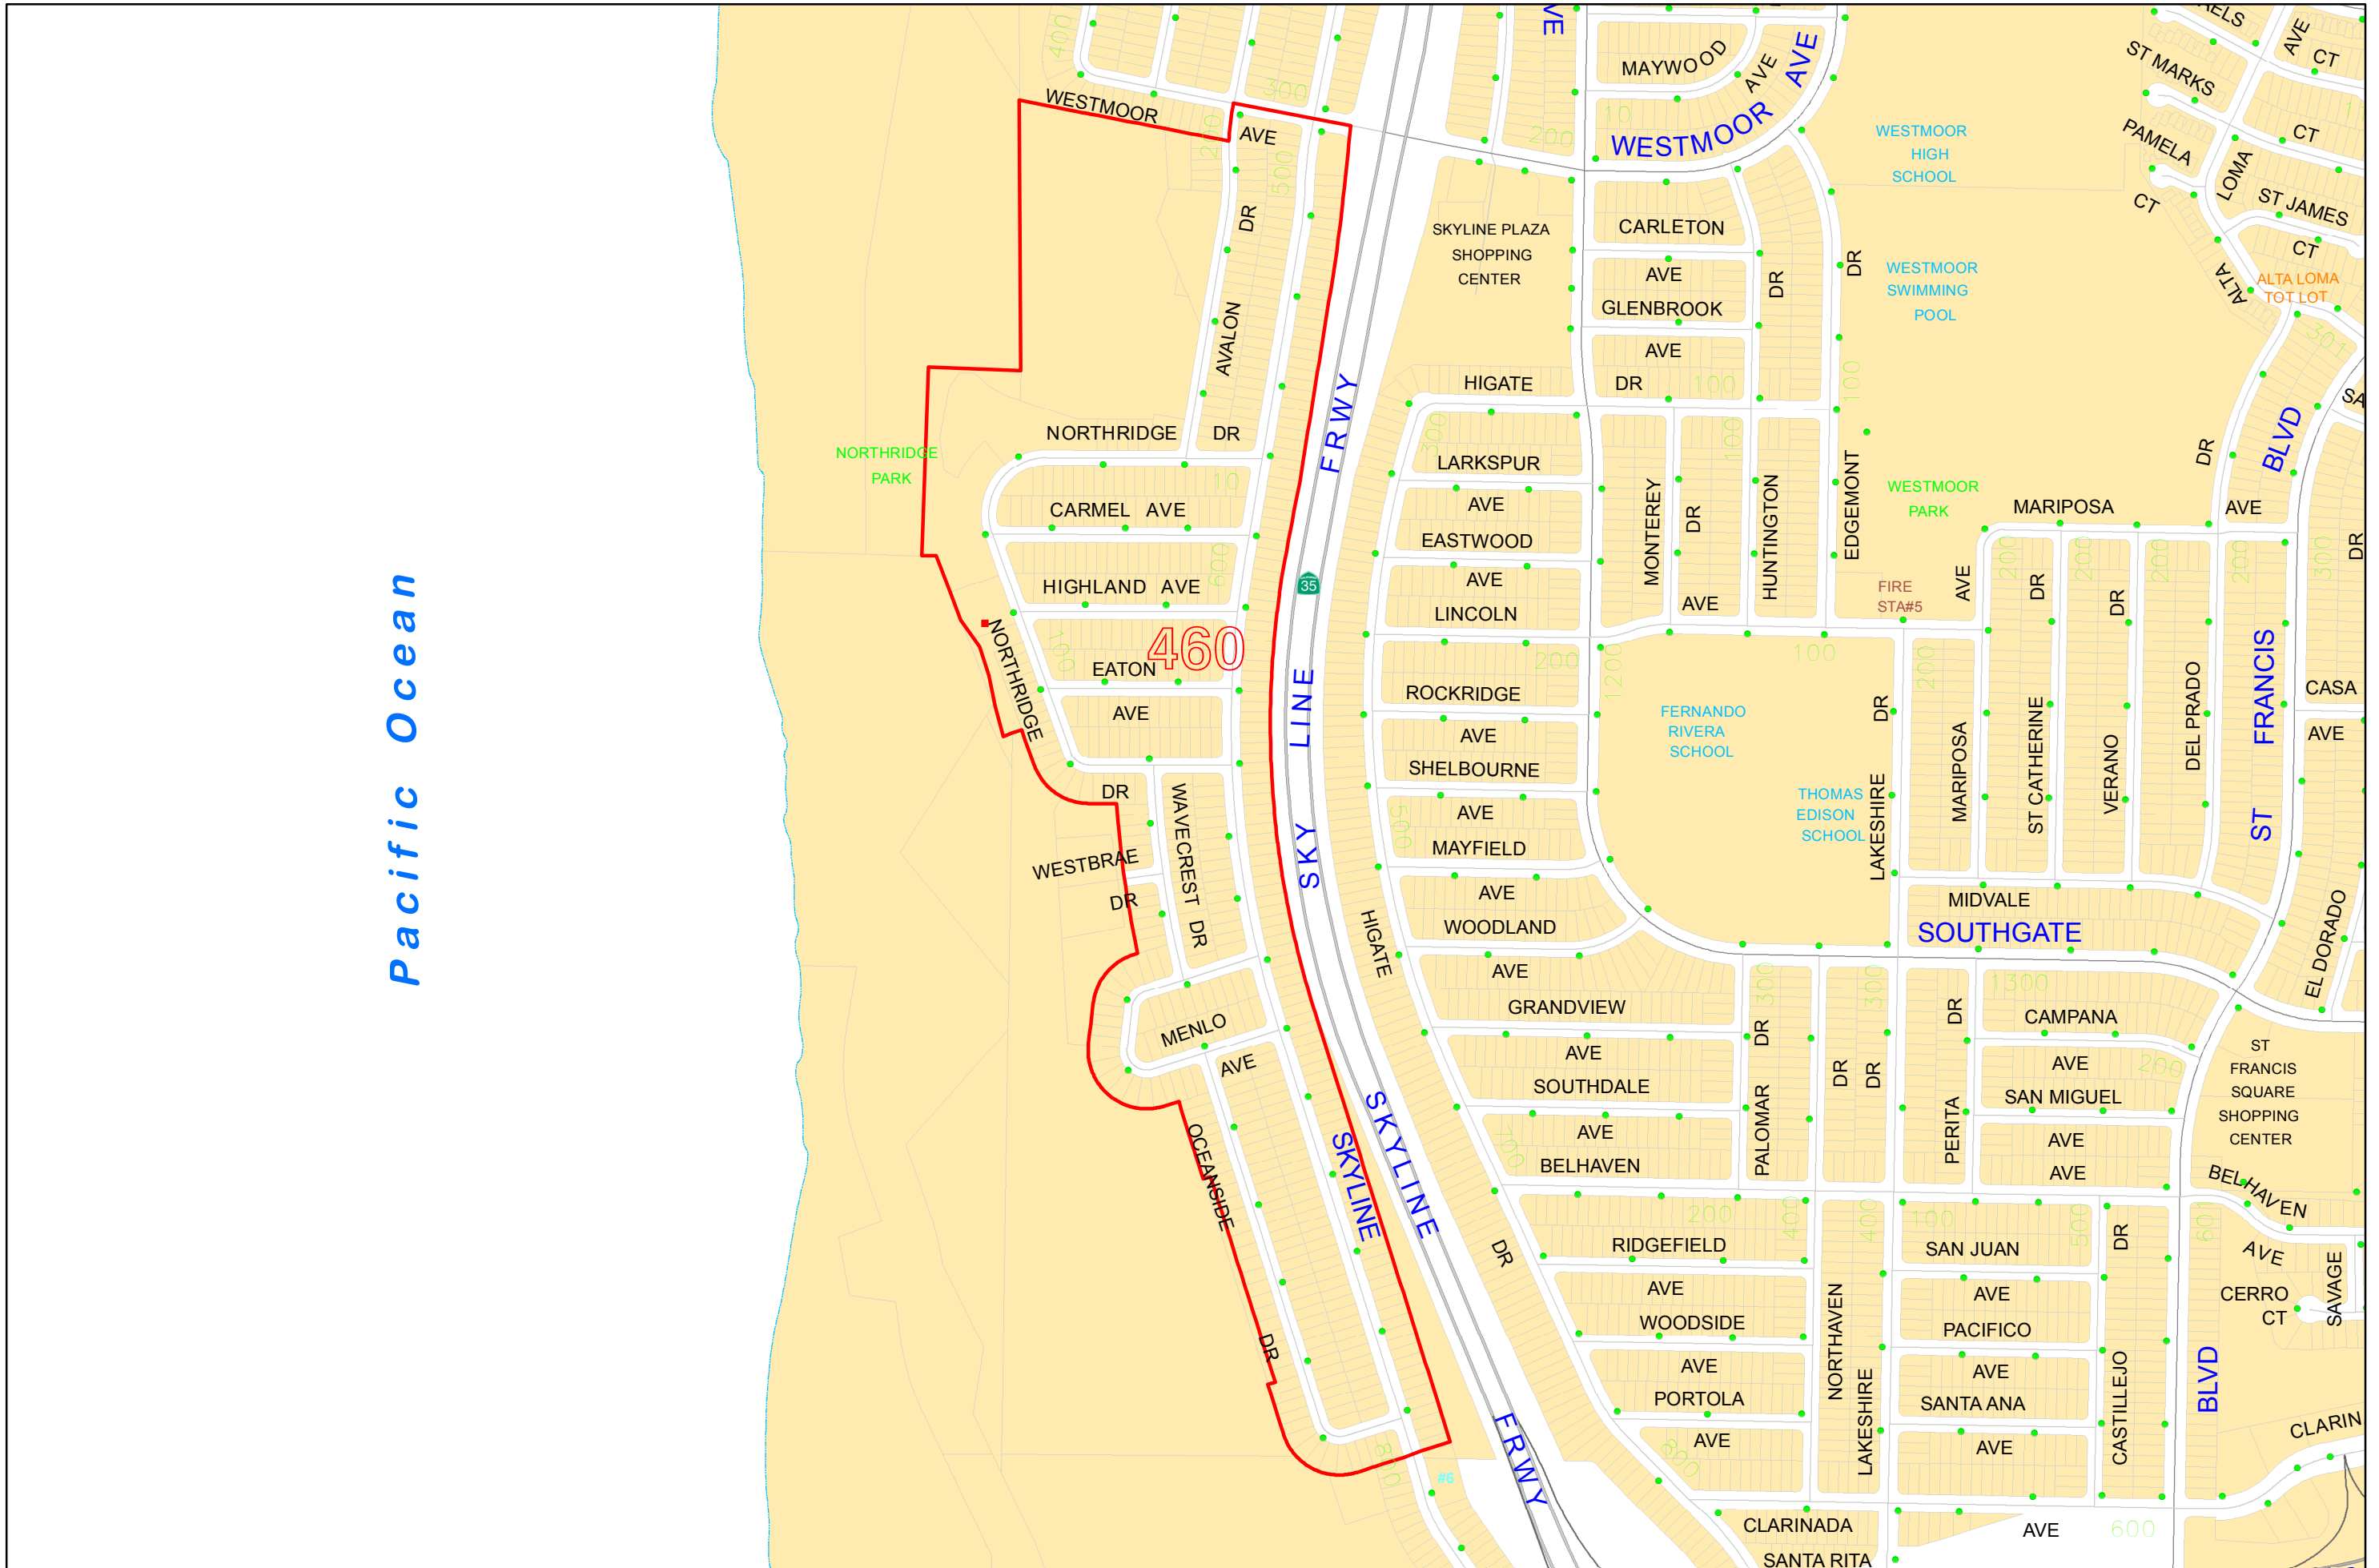

Pacific Ocean

- Streetlight Poles
- R.O. Transformer
- R.O. Zone Boundary

R.O. Zone

460