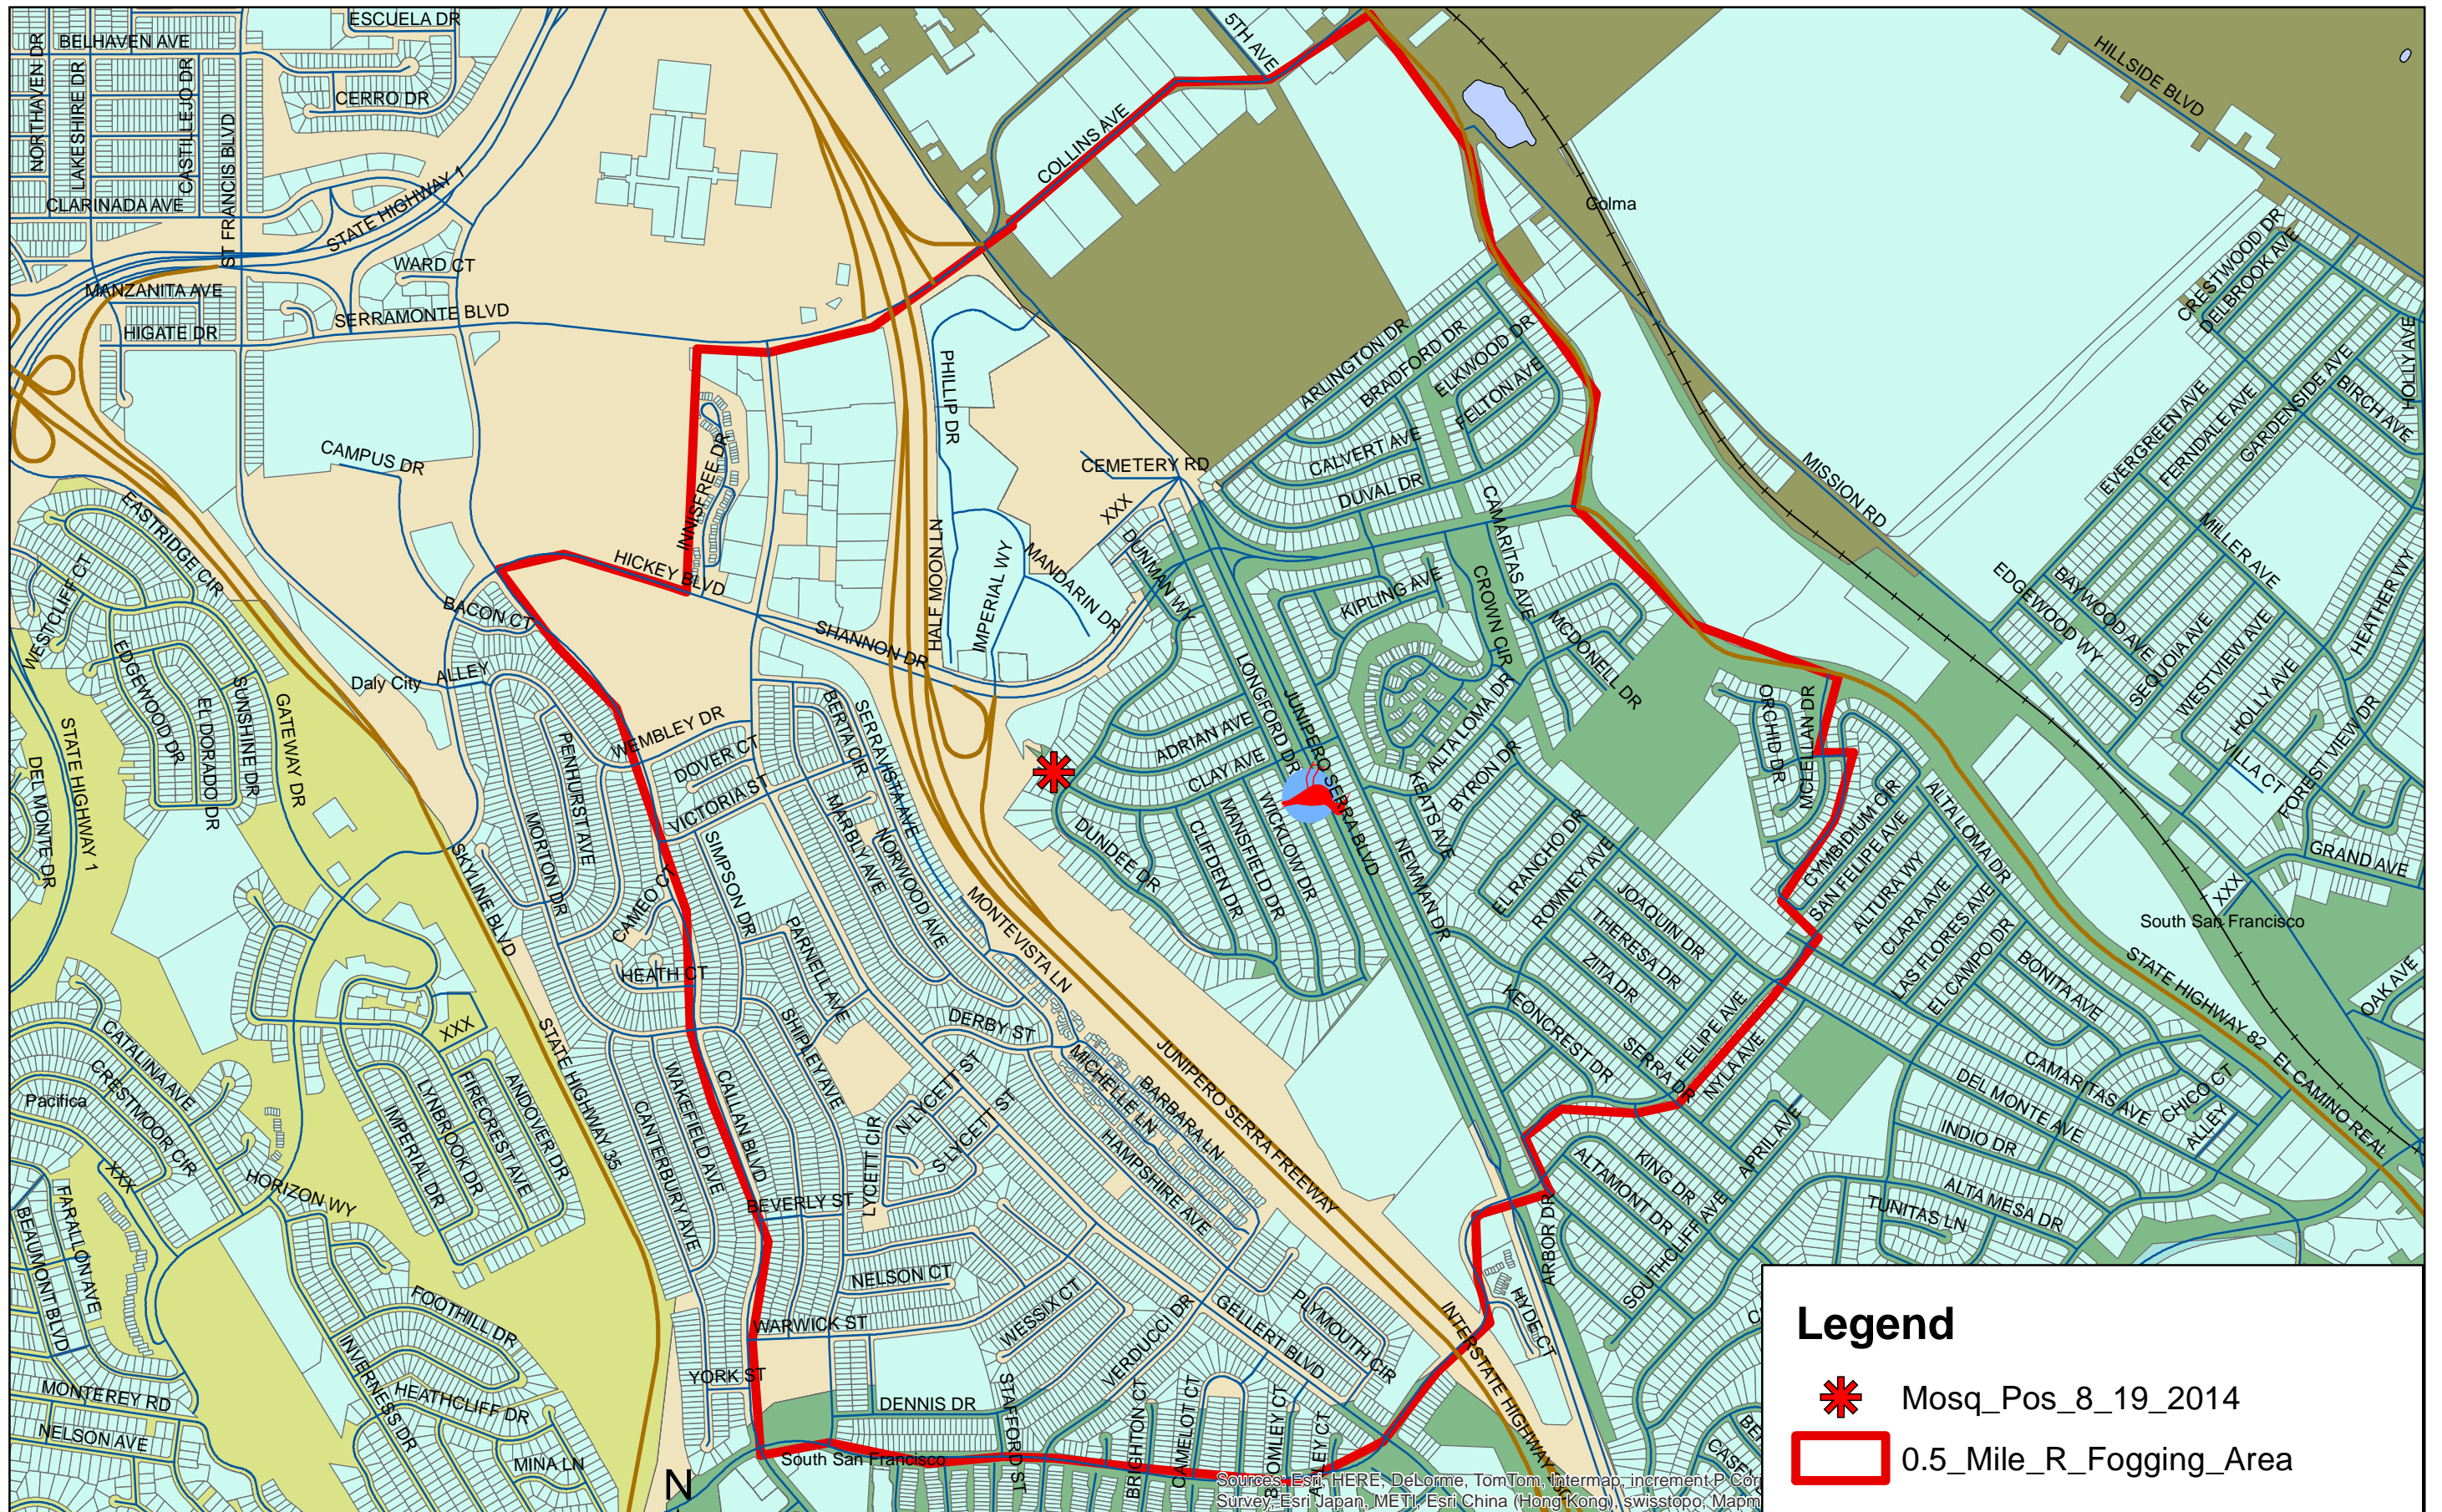

Positive Mosquito August 19, 2014 South San Francisco

Legend

-  Mosq_Pos_8_19_2014
-  0.5_Mile_R_Fogging_Area

Sources: Esri, HERE, DeLorme, TomTom, Intermap, increment P Corp, Survey, Esri Japan, METI, Esri China (Hong Kong), swisstopo, Mapm...